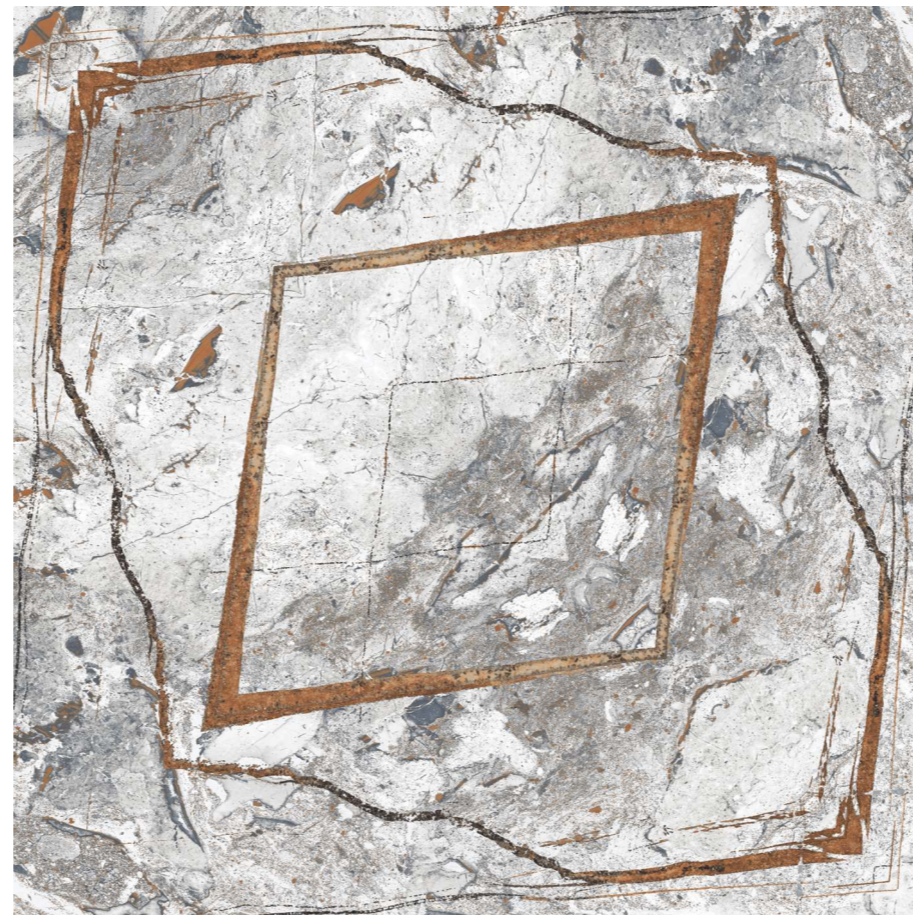

COLOMBO GREY DECOR