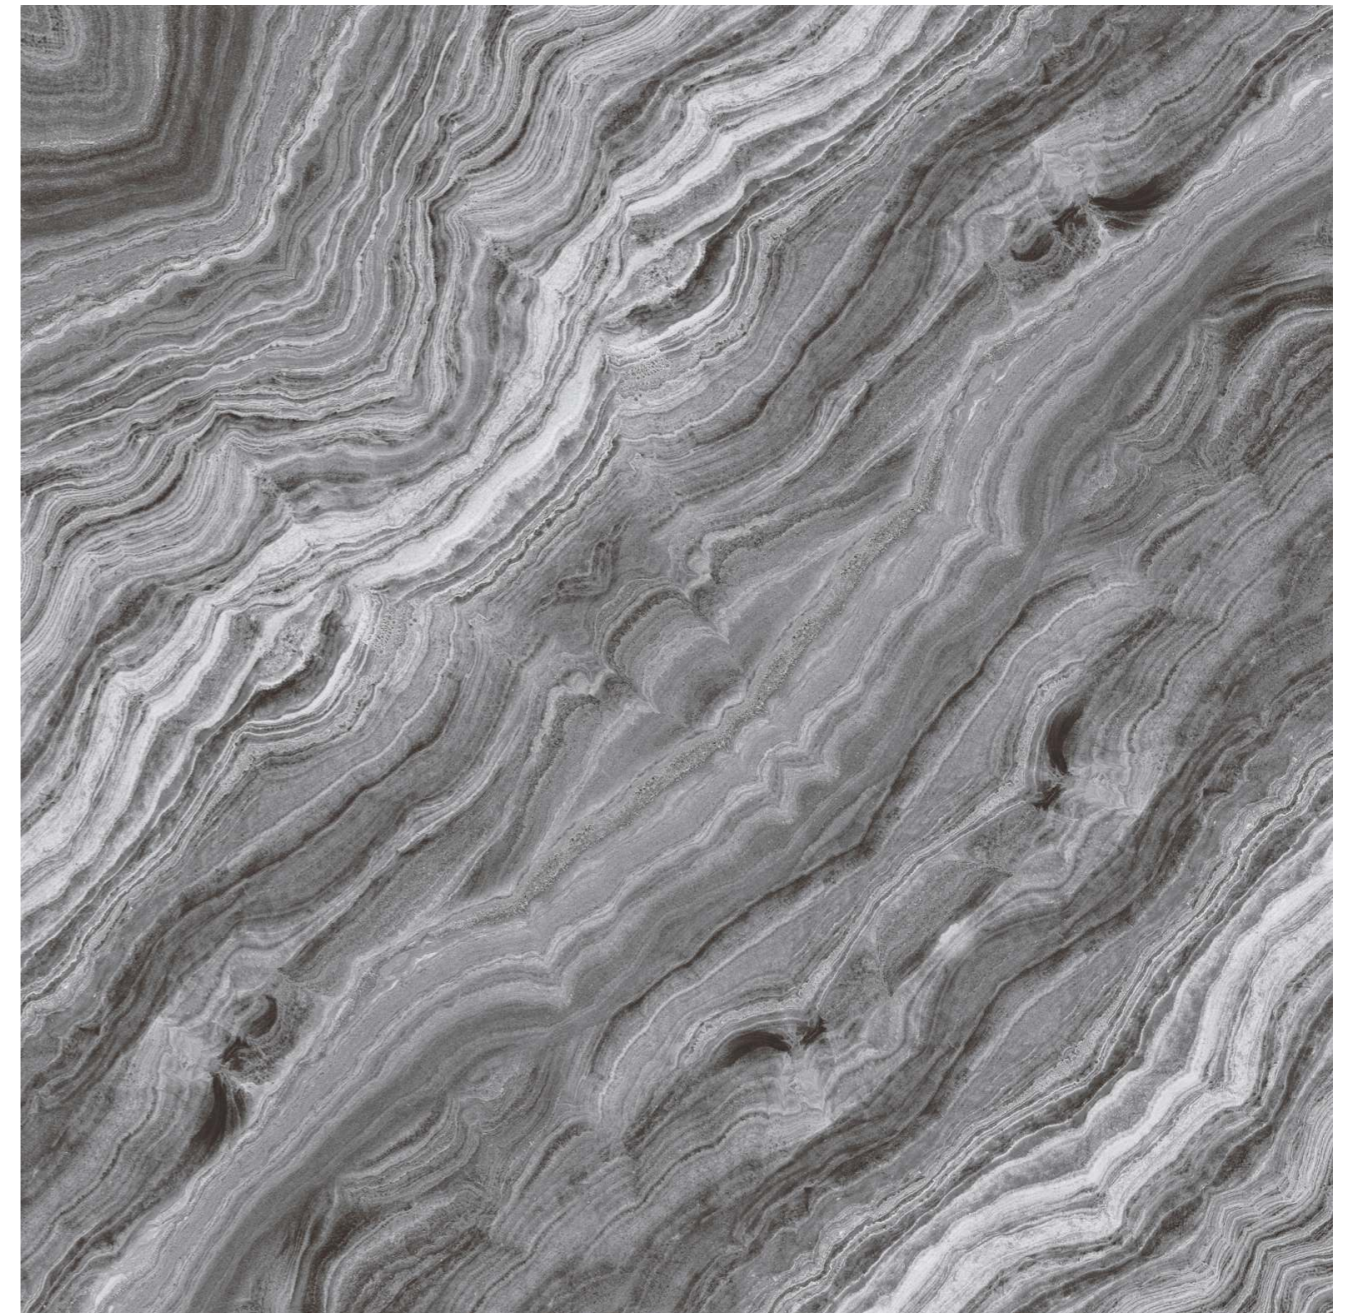

HALLEY GREY DECOR

Use for
Wall

Use for
Floor

4mm Spacer
Recommended