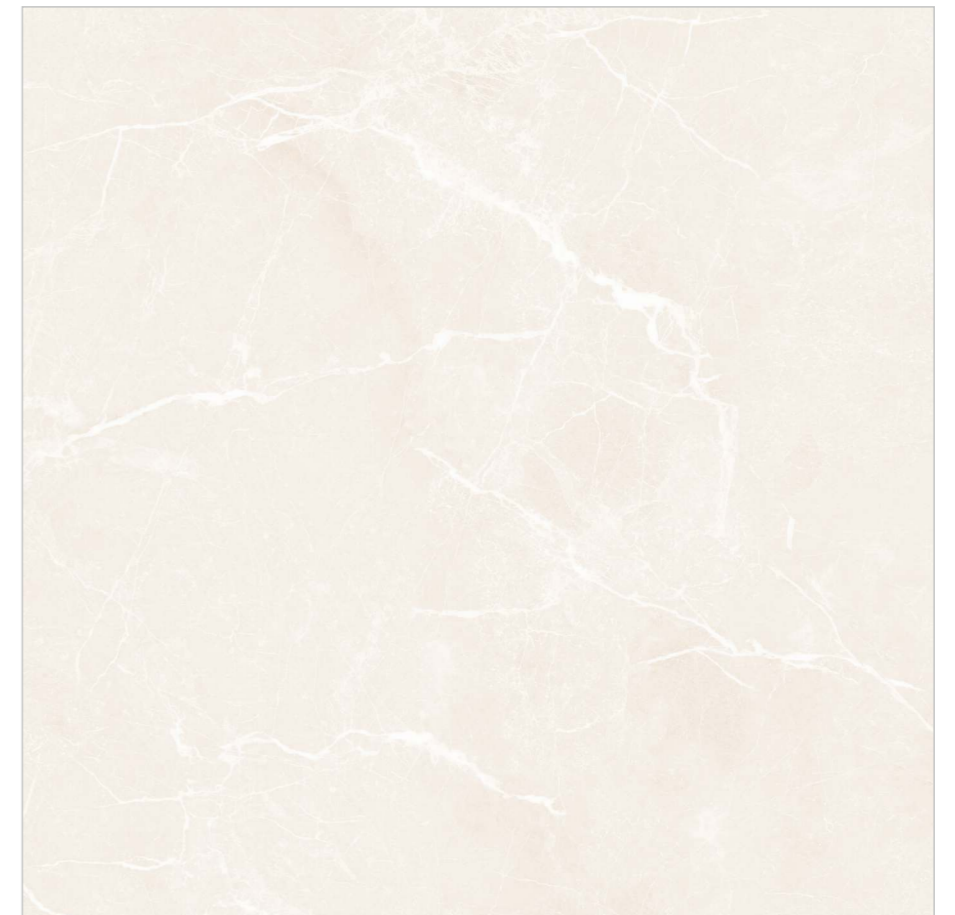

ANGEL CREMA

Use for
Wall

Use for
Floor

4mm Spacer
Recommended