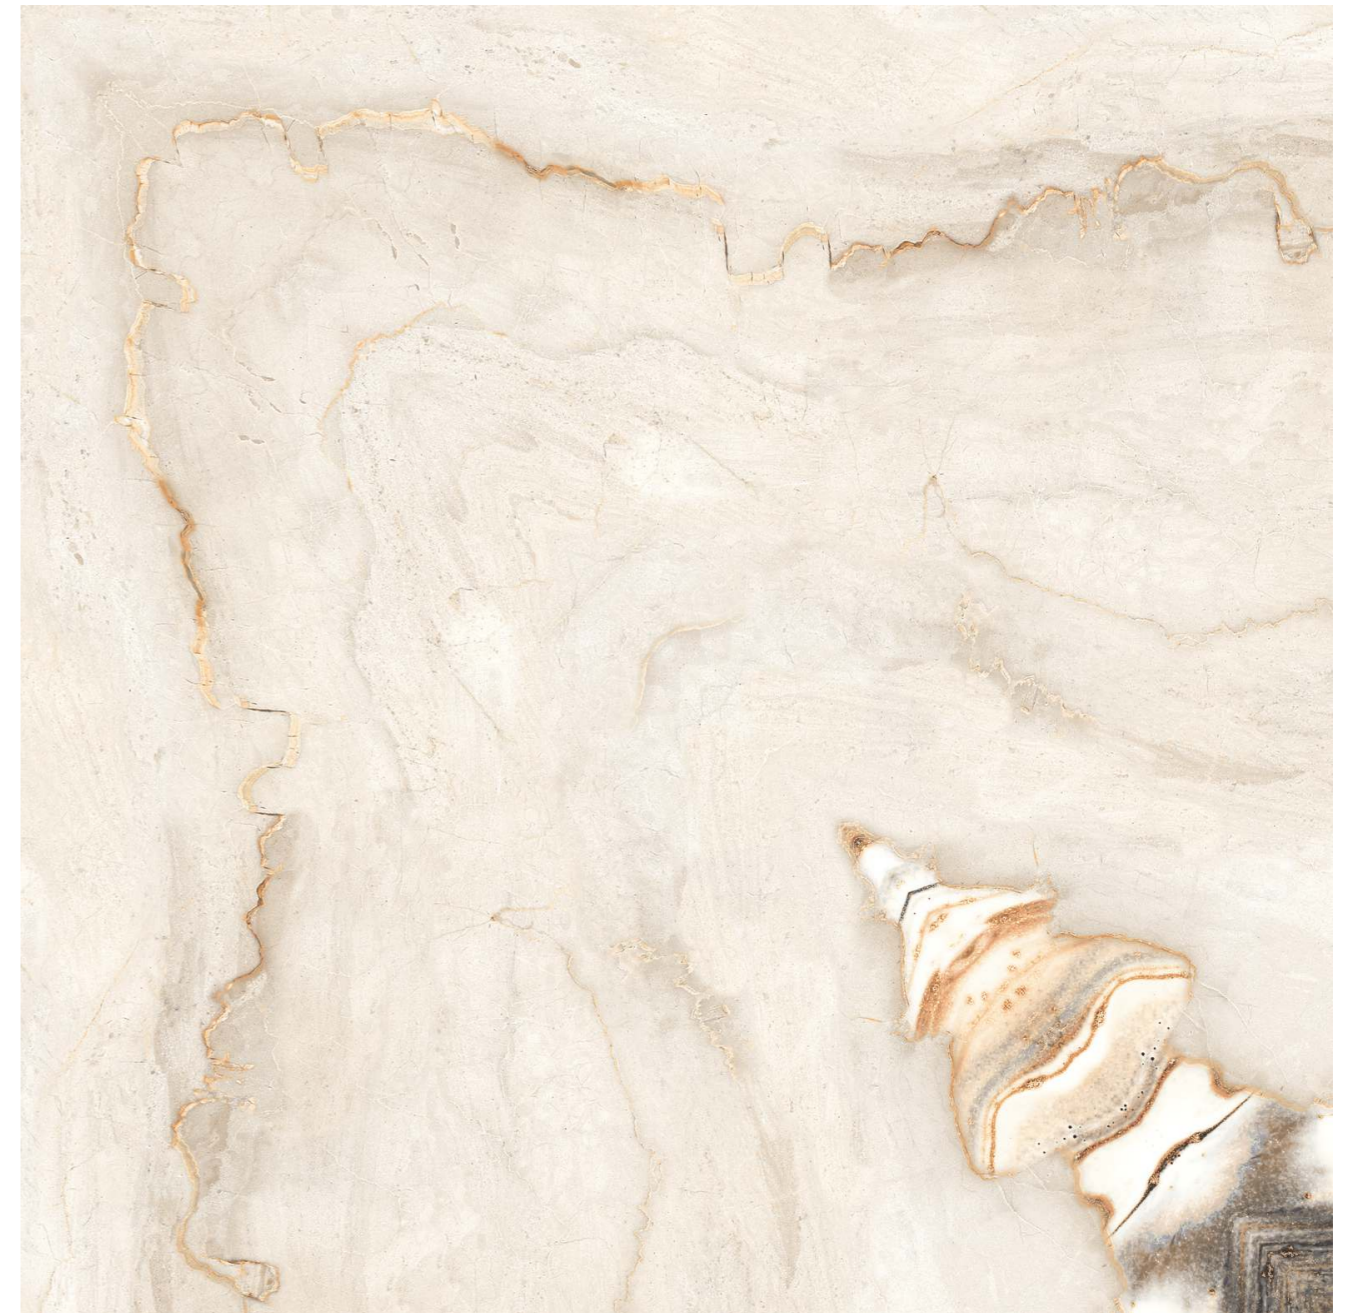

Use for
Wall

Use for
Floor

4mm Spacer
Recommended