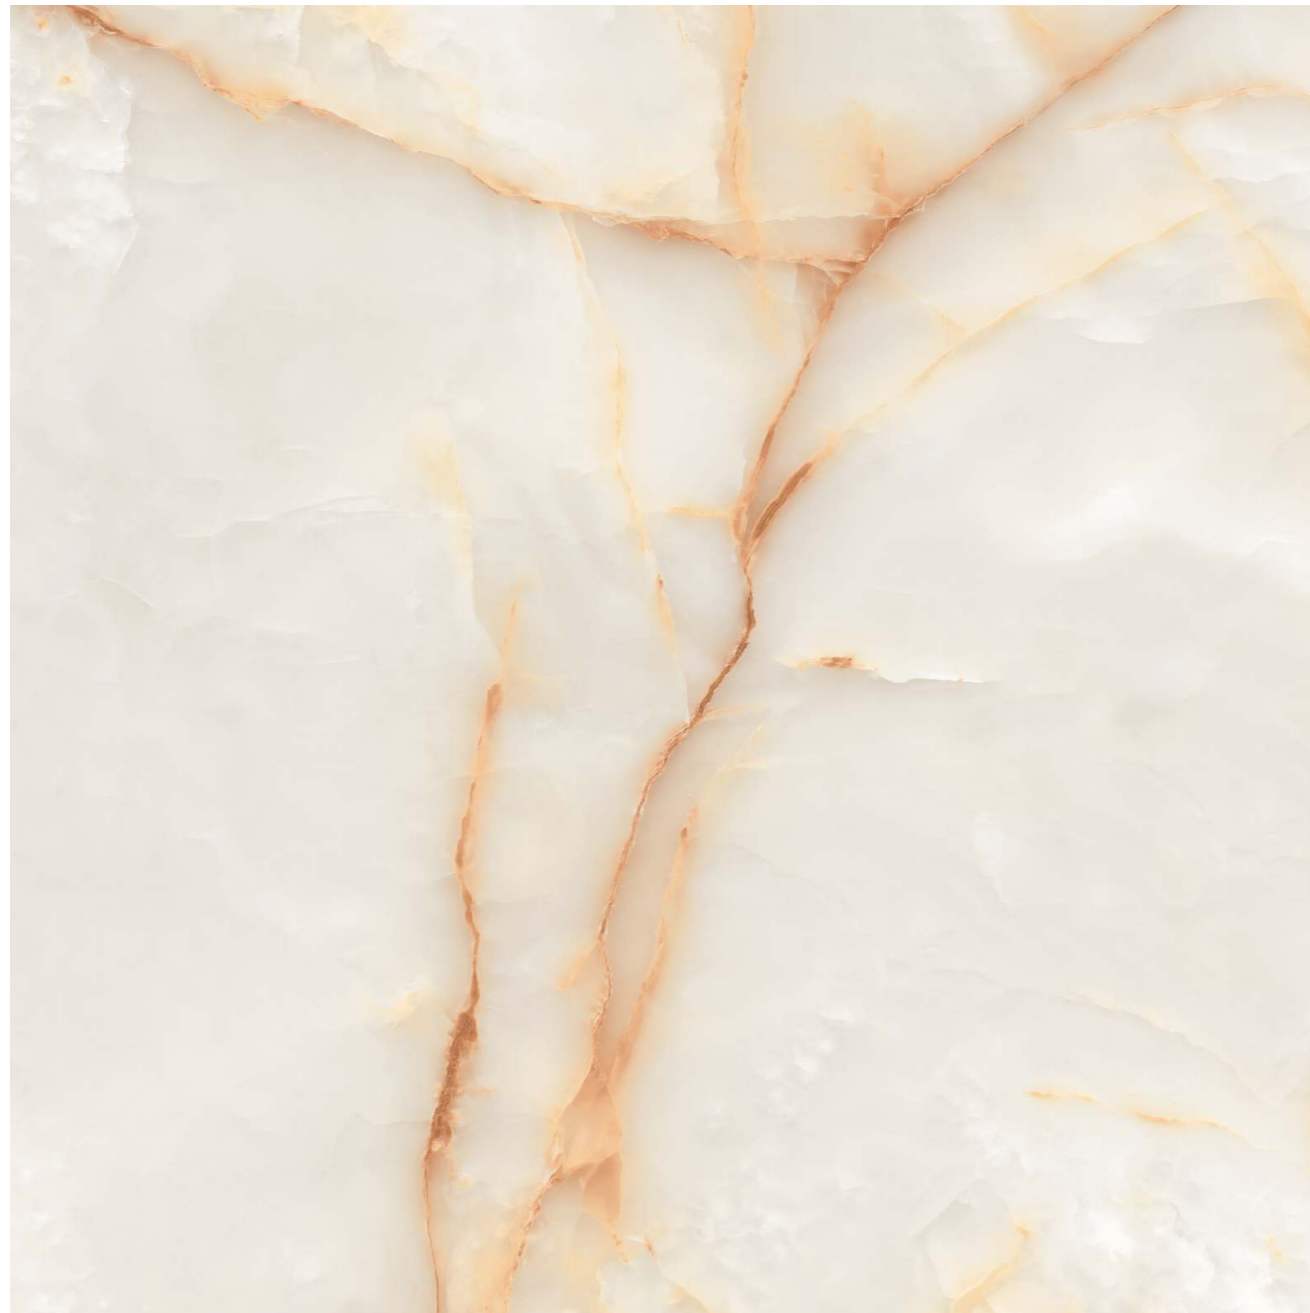

MOSCOW
COLLECTION

SIZE :
600x600mm

FINISH :
GLOSSY

PANERO BROWN