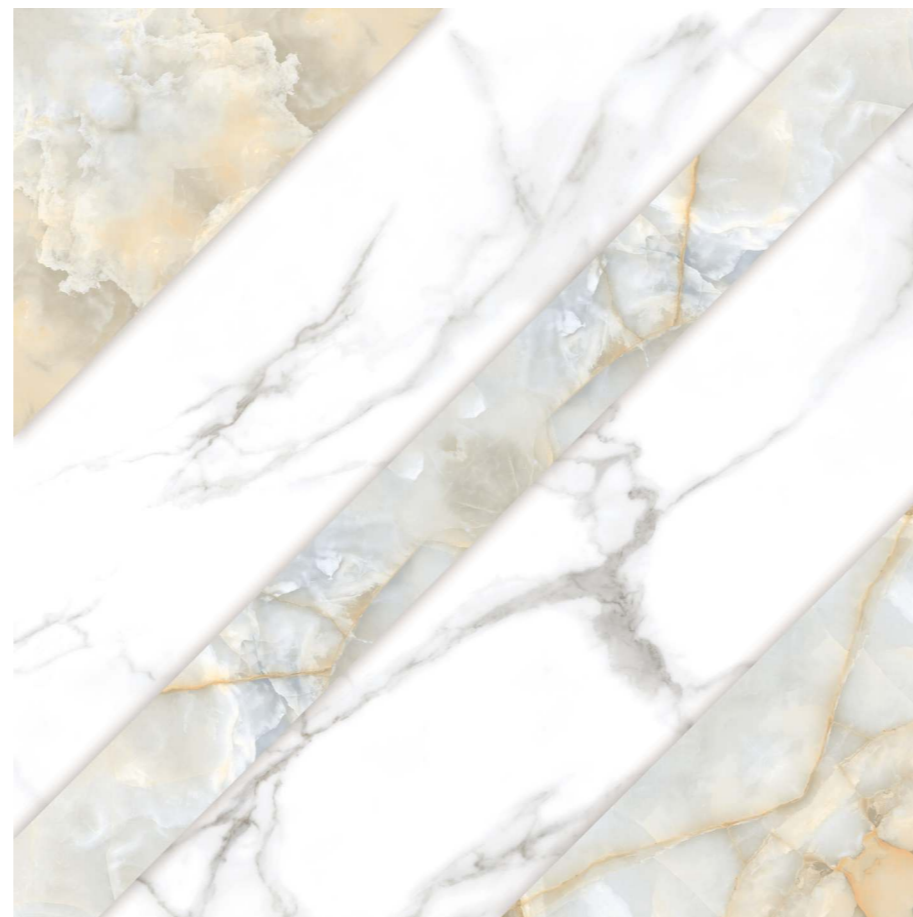

HERMITAGE DECOR