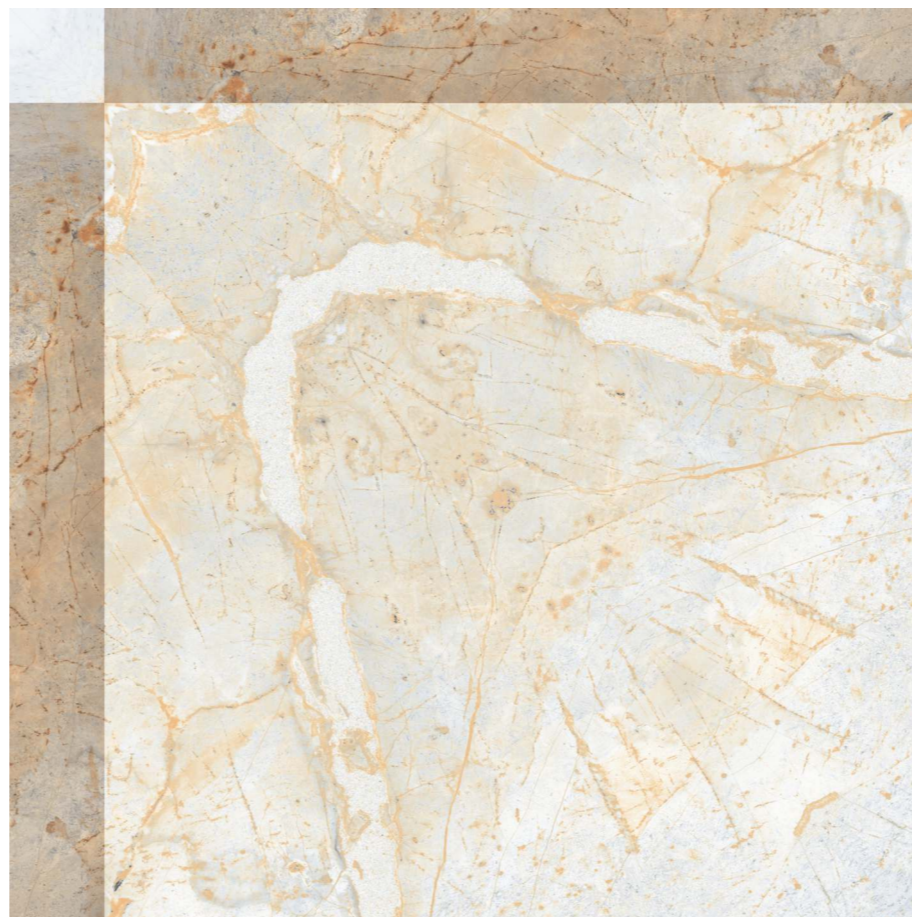

FINISH :  
POLISHED

MOSCOW  
COLLECTION

SIZE :  
600x600mm

FINISH :  
GLOSSY

EBULE CREMA

EBULE BROWN DECOR

EBULE BROWN

Use for  
Wall